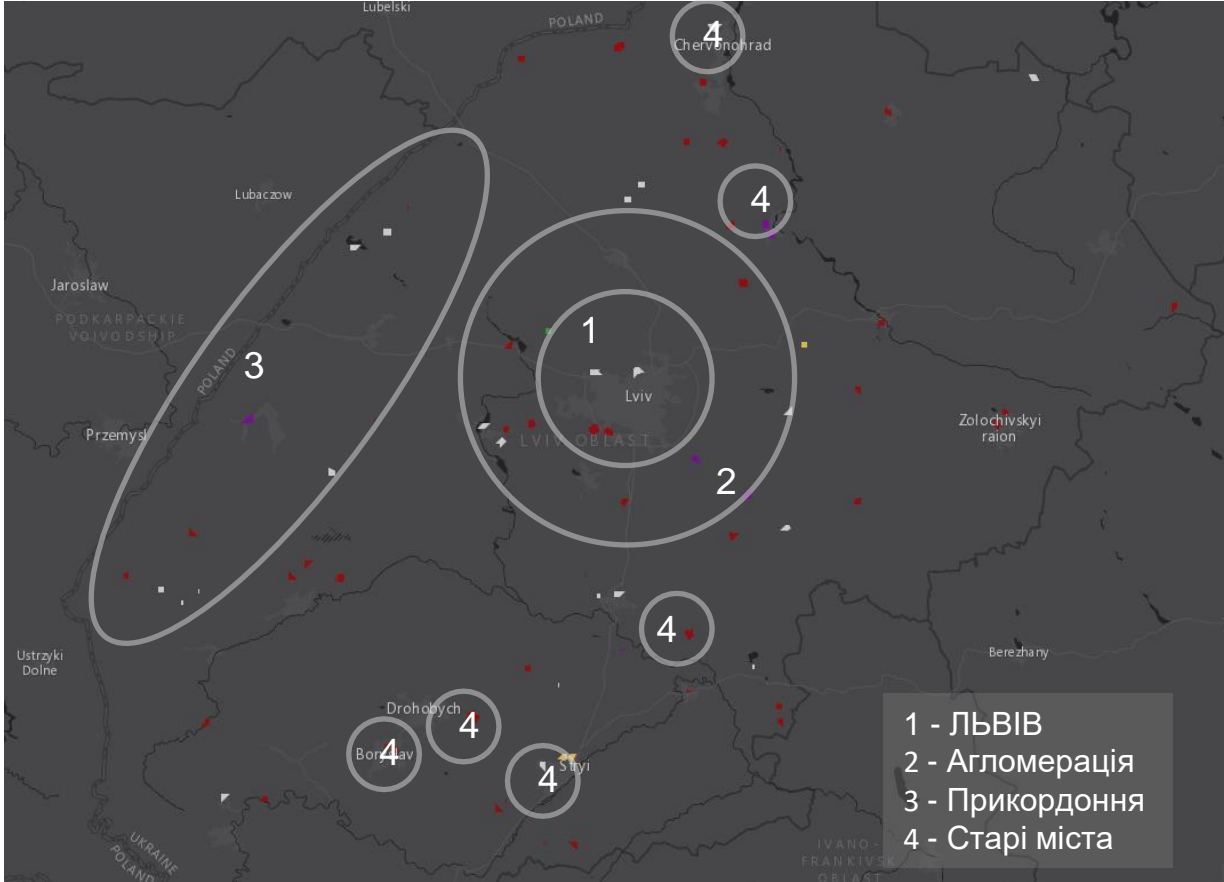

Львівщина
люди дії

Number of plots for housing construction	95
Total area	607 hectares
Ownership	85 - communal property of territorial communities, 6 – state property, 4 - private property
The size of the plots (hectares)	up to 1 ha - 4 communities (Ralivska, Zhydachivska, Dobrotvirska), up to 10 ha - 26 communities (Zolochivska, Krasnenska, Boryslavska, Novokalynivska, Turkivska, Sokalska, Pidkaminska, Pidberzitsivska, etc.); up to 30 ha - 10 communities (Horodotska, Bibrska, Stryjska, etc.), more than 30 hectares - 6 communities (Belz, Davidivska, Zhovtanetska, Sokilnytska, Chervonohradska, Yavorivska);
Location by functional type of territory	1 - Lviv city (6 plots, 4 of them are large) 2 - agglomeration (12 plots, 4 of them are large) 3 - border areas (9 plots, 4 of them are large) 4 - old industry towns (8 plots, 4 of them are large)