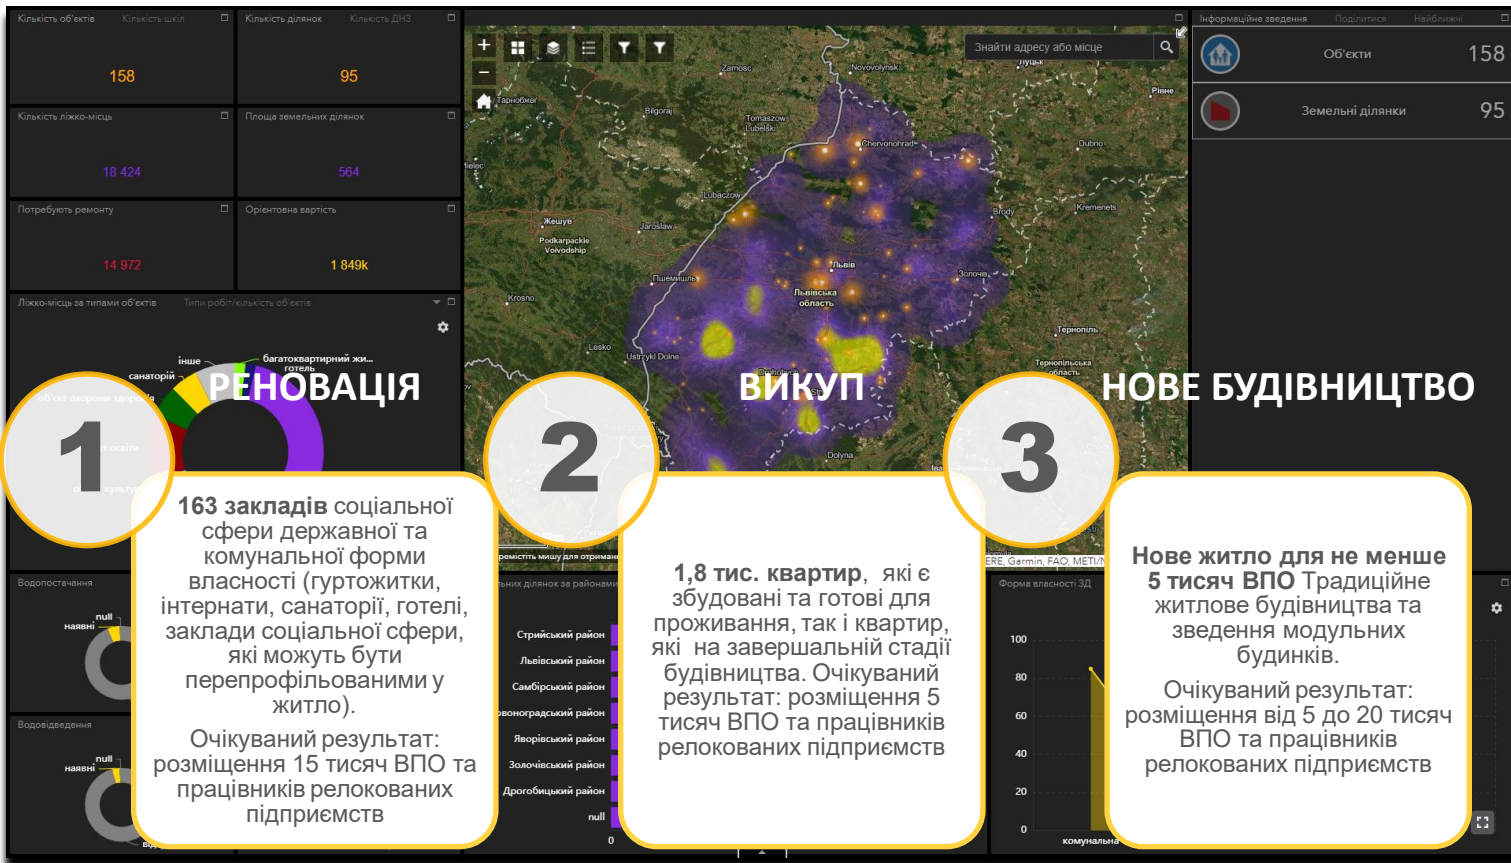

НАПРЯМИ ФОРМУВАННЯ ЖИТЛОВИХ ФОНДІВ

Львівщина
люди дії